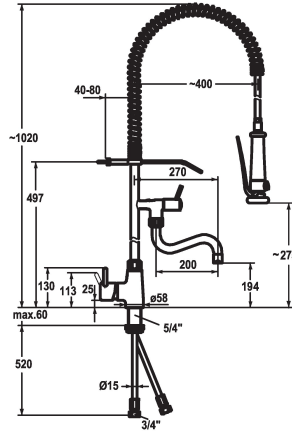

### KWC-No.

**121275**

chromeline, A 200, B 270, copper tubes

**121276**

chromeline, A 300, B 370, copper tubes

- buildup
  - SprayLock - lockable jet spray
  - PowerClean - needle spray mode
- \* OptimalSpace - ample space for washing or working
- \* KWC cartridge XL 46 - high capacity
  - with ceramic discs
  - flow rate and temperature continuously variable
  - temperature limitation
- \* Copper tubes ø15 mm
- \* Fastening by means of threaded sleeve 1 ¼"
- \* Mounting hole size ø42 mm

### Dane techniczne

A_Spout_Spray
A_Spray (kitchen)
Connection
ATT-KWC-AUSLAUF
ATT-KWC-WANDHALTER
Handling
Kitchen_spray
Projection_B
ATT-KWC-FARBCODE
Installation_type
Faucet_typ
Dimension Height
G_Acoustic group
ATT-KWC-G_BRAUSENABGANG
Projection_A
ATT-KWC-MASS-WASSERAUSTRITT
Material

32 l/min (3 bar)
15 l/min (3 bar)
Kupferrohranschlüsse
fest
mit Wandhalter
seitenbedient
Geschirrbrause
B270
chromeline
Standmontage
Hebelmischer
1020
II
I
A200/A400
194/275
Mosiądz