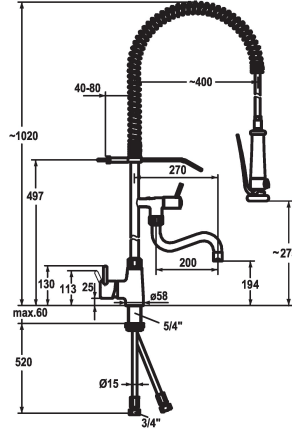

### KWC-No.

**121275**  
chromeline, A 200, B 270, copper tubes

**121276**  
chromeline, A 300, B 370, copper tubes

- \* Lever mixer
- \* Suspension spring
- \* TouchProtect - anti-scald protection thanks to the "double skin" principle
- \* Intrinsicly safe against backflow
- \* Swivel spout
  - with adjustable gland
  - Jet regulator
- \* Pre-rinse spray
  - with integrated delayed closing device to minimize water hammer
  - with valve maintenance unit for cleaning and swivelling sieve jet
  - SprayClean - easy to clean and actively prevents limescale

### Projection A

A 200 / A 400

A 300 / A 400

- buildup
  - SprayLock - lockable jet spray
  - PowerClean - needle spray mode
- \* OptimalSpace - ample space for washing or working
- \* KWC cartridge XL 46 - high capacity
  - with ceramic discs
  - flow rate and temperature continuously variable
  - temperature limitation
- \* Copper tubes Ø15 mm
- \* Fastening by means of threaded sleeve 1 1/4"
- \* Mounting hole size Ø42 mm

### Technical Data

Flow rate
Spray: Flow rate
Connection
Spout
Wall bracket
Handling
Kitchenspray
Projection B
Color code
Installation type
Faucet_typ
Dimension Height
Acoustic group
Spray outlet: Acoustic group
Projection A
Dimension Water outlet
material

32 l/min (3 bar)
15 l/min (3 bar)
Copper tubes
fixed
with wall bracket
side lever
Pre-rinse spray
B 270
chromeline
Pillar installation
Lever mixer
1020
II
I
A 200 / A 400
194/275
Brass