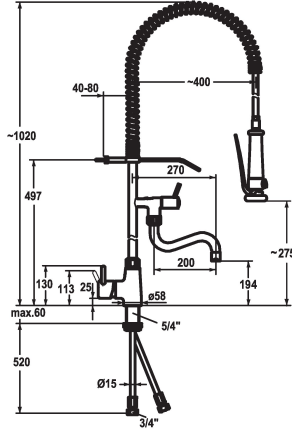

KWC GASTRO Lever mixer - Commercial kitchen

Modell-Linie: GASTRO | 24.501.144.000
Taps | Manual taps

KWC-No.

121275
chromeline, A 200, B 270, copper tubes

121276
chromeline, A 300, B 370, copper tubes

- * Lever mixer
- * Suspension spring
- * TouchProtect - anti-scald protection thanks to the "double skin" principle
- * Intrinsicly safe against backflow
- * Swivel spout
 - with adjustable gland
 - Jet regulator
- * Pre-rinse spray
 - with integrated delayed closing device to minimize water hammer
 - with valve maintenance unit for cleaning and swivelling sieve jet
 - SprayClean - easy to clean and actively prevents limescale

Projection_A

A 200 / A 400

A 300 / A 400

- buildup
 - SprayLock - lockable jet spray
 - PowerClean - needle spray mode
- * OptimalSpace - ample space for washing or working
- * KWC cartridge XL 46 - high capacity
 - with ceramic discs
 - flow rate and temperature continuously variable
 - temperature limitation
- * Copper tubes $\varnothing 15$ mm
- * Fastening by means of threaded sleeve 1 1/4"
- * Mounting hole size $\varnothing 42$ mm

Technical Data

Flow rate	32 l/min (3 bar)
Spray: Flow rate	15 l/min (3 bar)
Connection	Copper tubes
Spout	fixed
Wall_bracket	with wall bracket
Handling	side lever
Kitchen_spray	Pre-rinse spray
Projection B	B 270
Color_code	chrome
Installation_type	Pillar installation
Faucet_typ	Lever mixer
Dimension Height	1020
G_Acoustic_group	II
G_Acoustic_group_Shower_outlet	I
Projection_A	A 200 / A 400
Dimension Water outlet	194/275
material	Brass

Flow rate	32 l/min (3 bar)
Spray: Flow rate	15 l/min (3 bar)
Connection	Copper tubes
Spout	fixed
Wall_bracket	with wall bracket
Handling	side lever
Kitchen_spray	Pre-rinse spray
Projection B	B 270
Color_code	chrome
Installation_type	Pillar installation
Faucet_typ	Lever mixer
Dimension Height	1020
G_Acoustic_group	II
G_Acoustic_group_Shower_outlet	I
Projection_A	A 200 / A 400
Dimension Water outlet	194/275
material	Brass