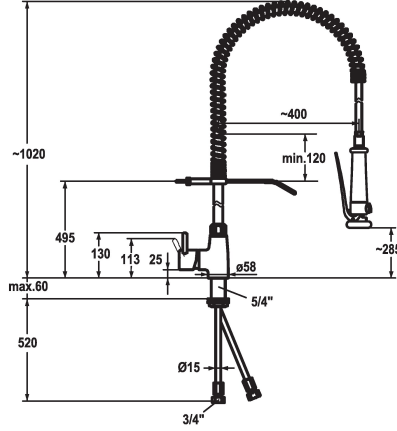

## KWC GASTRO Lever mixer - Commercial kitchen

Modell-Linie: GASTRO | 24.501.130.000

Hanat | Käsikäyttöiset hanat

### KWC-No.

**121273**

chromeline, Kupferrohranschlüsse

- \* Lever mixer
- \* Suspension spring
- \* TouchProtect - anti-scald protection thanks to the "double skin" principle
- \* Intrinsicly safe against backflow
- \* Pre-rinse spray
- with integrated delayed closing device to minimize water hammer
- with valve maintenance unit for cleaning and swivelling sieve jet
- SprayClean - easy to clean and actively prevents limescale buildup

- SprayLock - lockable jet spray
- PowerClean - needle spray mode
- \* OptimalSpace - ample space for washing or working
- \* KWC cartridge XL 46 - high capacity
- with ceramic discs
- flow rate and temperature continuously variable
- temperature limitation
- \* Copper tubes  $\varnothing 15$  mm
- \* Fastening by means of threaded sleeve 1 3/4"
- \* Mounting hole size  $\varnothing 42$  mm

32 l/min (3bar)
15 l/min (3 bar)
Kupferrohranschlüsse
mit Wandhalter
seitenbedient
Geschirrbrause
chromeline
Standmontage
Hebelmischer
1020
II
A400
285
Messinki
0