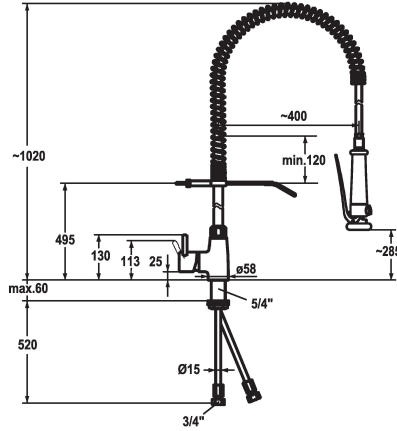

KWC GASTRO

Lever mixer - Commercial kitchen

Modell-Linie: GASTRO | 24.501.130.000

Umyvadlové armatury | Hydraulické armatury

KWC-No.

121273

chromeline, Kupferrohranschlüsse

- * Lever mixer
- * Suspension spring
- * TouchProtect - anti-scald protection thanks to the "double skin" principle
- * Intrinsically safe against backflow
- * Pre-rinse spray
- with integrated delayed closing device to minimize water hammer
- with valve maintenance unit for cleaning and swivelling sieve jet
- SprayClean - easy to clean and actively prevents limescale buildup

- SprayLock - lockable jet spray
- PowerClean - needle spray mode
- * OptimalSpace - ample space for washing or working
- * KWC cartridge XL 46 - high capacity
- with ceramic discs
- flow rate and temperature continuously variable
- temperature limitation
- * Copper tubes $\varnothing 15$ mm
- * Fastening by means of threaded sleeve 1 3/4"
- * Mounting hole size $\varnothing 42$ mm

Technické údaje

A_Spout_Spray
A_Spray (kitchen)
Connection
ATT-KWC-WANDHALTER
Handling
Kitchen_spray
ATT-KWC-FARBCODE
Installation_type
Faucet_typ
Measure_Height
G_Acoustic group
Projection_A
ATT-KWC-MASS-WASSERAUSTRITT
Material

32 l/min (3bar)
15 l/min (3 bar)
Kupferrohranschlüsse
mit Wandhalter
seitenbedient
Geschirrbrause
chromeline
Standmontage
Hebelmischer
1020
II
A400
285
mosaz