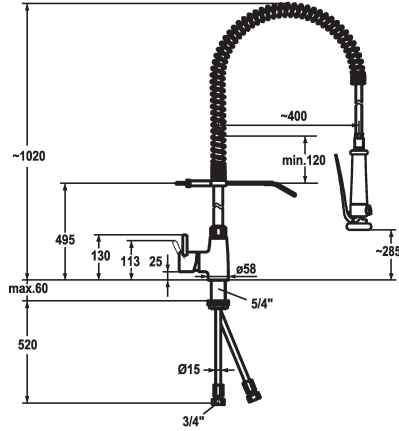

KWC GASTRO Lever mixer - Commercial kitchen

Modell-Linie: GASTRO | 24.501.130.000
Taps | Manual taps

KWC-No.

121273
chromeline, Kupferrohranschlüsse

- * Lever mixer
- * Suspension spring
- * TouchProtect - anti-scald protection thanks to the "double skin" principle
- * Intrinsicly safe against backflow
- * Pre-rinse spray
 - with integrated delayed closing device to minimize water hammer
 - with valve maintenance unit for cleaning and swivelling sieve jet
- SprayClean - easy to clean and actively prevents limescale buildup

- SprayLock - lockable jet spray
- PowerClean - needle spray mode
- * OptimalSpace - ample space for washing or working
- * KWC cartridge XL 46 - high capacity
 - with ceramic discs
 - flow rate and temperature continuously variable
 - temperature limitation
- * Copper tubes $\varnothing 15$ mm
- * Fastening by means of threaded sleeve 1 1/4"
- * Mounting hole size $\varnothing 42$ mm

Technical Data

Flow rate	32 l/min (3bar)
Spray: Flow rate	15 l/min (3 bar)
Connection	Copper tubes
Wall_bracket	with wall bracket
Handling	side lever
Kitchen_spray	Pre-rinse spray
Color code	chrome
Installation_type	Pillar installation
Faucet_typ	Lever mixer
Dimension Height	1020
G_Acoustic group	II
Projection_A	A 400
Dimension Water outlet	285
material	Brass

Flow rate	32 l/min (3bar)
Spray: Flow rate	15 l/min (3 bar)
Connection	Copper tubes
Wall_bracket	with wall bracket
Handling	side lever
Kitchen_spray	Pre-rinse spray
Color code	chrome
Installation_type	Pillar installation
Faucet_typ	Lever mixer
Dimension Height	1020
G_Acoustic group	II
Projection_A	A 400
Dimension Water outlet	285
material	Brass