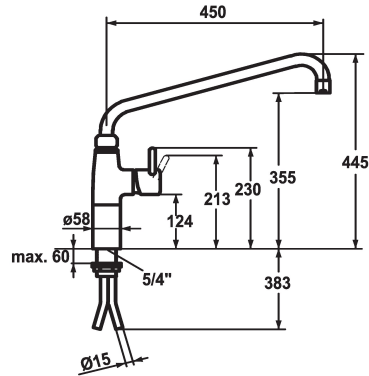

## KWC GASTRO

Lever mixer - Commercial kitchen

Modell-Linie: GASTRO | 24.501.056.000

Kranar | Hydraulické armatúry

### KWC-No.

**121269**

chromeline, A 300, copper tubes

**121270**

chromeline, A 450, copper tubes

- \* Lever mixer
- \* Pillar 100 mm
- \* Swivel spout 360°
- with adjustable gland
- Jet regulator
- \* OptimalSpace - ample space for washing or working
- \* KWC cartridge XL 46 - high capacity

### Projection\_A

A300

A450

- with ceramic discs
- flow rate and temperature continuously variable
- temperature limitation
- \* Copper tubes  $\varnothing 15$  mm
- \* Fastening by means of threaded sleeve 1 1/4"
- \* Mounting hole size  $\varnothing 42$  mm

### Technical Data

A\_Spout\_Spray

40 l/min (3 bar)

Connection

Kupferrohranschlüsse

ATT-KWC-AUSLAUF

schwenkbar

Handling