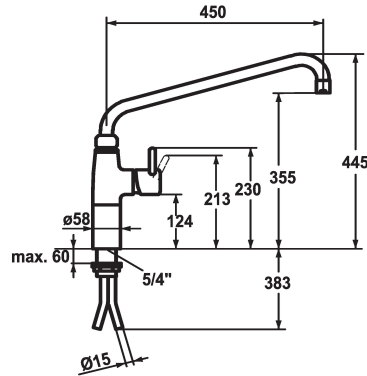

## KWC GASTRO

Lever mixer - Commercial kitchen

Modell-Linie: GASTRO | 24.501.056.000

Armatura umywalkowa | Armatura jednouchwytowa

### KWC-No.

**121269**

chromeline, A 300, copper tubes

**121270**

chromeline, A 450, copper tubes

- \* Lever mixer
- \* Pillar 100 mm
- \* Swivel spout 360°
- with adjustable gland
- Jet regulator
- \* OptimalSpace - ample space for washing or working
- \* KWC cartridge XL 46 - high capacity

### Projection\_A

A300

A450

- with ceramic discs
- flow rate and temperature continuously variable
- temperature limitation
- \* Copper tubes  $\varnothing 15$  mm
- \* Fastening by means of threaded sleeve 1 1/4"
- \* Mounting hole size  $\varnothing 42$  mm

### Dane techniczne

A\_Spout\_Spray

40 l/min (3 bar)

Connection

Kupferrohranschlüsse

ATT-KWC-AUSLAUF

schwenkbar

Handling