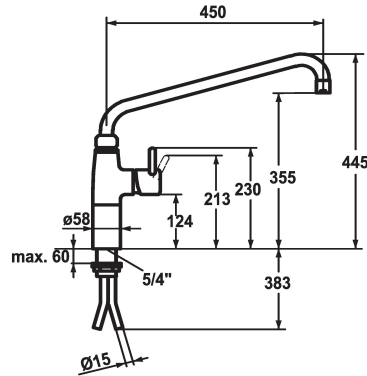

KWC GASTRO

Lever mixer - Commercial kitchen

Modell-Linie: GASTRO | 24.501.056.000

Hanat | Käsikäyttöiset hanat

KWC-No.

121269

chromeline, A 300, copper tubes

121270

chromeline, A 450, copper tubes

- * Lever mixer
- * Pillar 100 mm
- * Swivel spout 360°
- with adjustable gland
- Jet regulator
- * OptimalSpace - ample space for washing or working
- * KWC cartridge XL 46 - high capacity

Projection_A

A300

A450

- with ceramic discs
- flow rate and temperature continuously variable
- temperature limitation
- * Copper tubes ø15 mm
- * Fastening by means of threaded sleeve 1 ¼"
- * Mounting hole size ø42 mm

Measure_Height

G_Acoustic group

Projection_A

ATT-KWC-MASS-WASSERAUSTRITT

lviCode

40 l/min (3 bar)

Kupferrohranschlüsse

schwenkbar