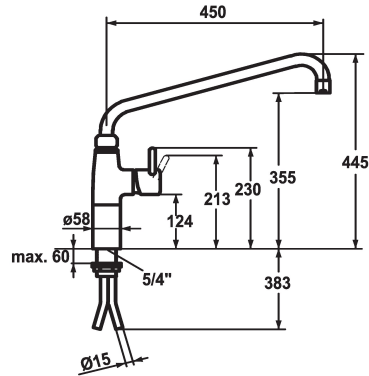

## KWC GASTRO

Lever mixer - Commercial kitchen

Modell-Linie: GASTRO | 24.501.056.000

Taps | Manual taps

### KWC-No.

**121269**

chromeline, A 300, copper tubes

**121270**

chromeline, A 450, copper tubes

- \* Lever mixer
- \* Pillar 100 mm
- \* Swivel spout 360°
- with adjustable gland
- Jet regulator
- \* OptimalSpace - ample space for washing or working
- \* KWC cartridge XL 46 - high capacity

### Projection A

A 300

A 450

- with ceramic discs
- flow rate and temperature continuously variable
- temperature limitation
- \* Copper tubes  $\varnothing 15$  mm
- \* Fastening by means of threaded sleeve 1 1/4"
- \* Mounting hole size  $\varnothing 42$  mm

### Technical Data

Flow rate
Connection
Spout
Handling
Color code
Installation type
Faucet_typ
Measure Height
Acoustic group
Projection A
Dimension Water outlet

40 l/min (3 bar)
Copper tubes
swivel
side lever
chromeline
Pillar installation
Lever mixer
445
U
A 450
355