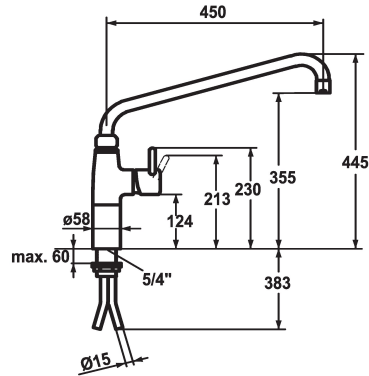

KWC GASTRO

Lever mixer - Commercial kitchen

Modell-Linie: GASTRO | 24.501.056.000

Taps | Manual taps

KWC-No.

121269

chromeline, A 300, copper tubes

121270

chromeline, A 450, copper tubes

- * Lever mixer
- * Pillar 100 mm
- * Swivel spout 360°
- with adjustable gland
- Jet regulator
- * OptimalSpace - ample space for washing or working
- * KWC cartridge XL 46 - high capacity

Projection A

A 300

A 450

- with ceramic discs
- flow rate and temperature continuously variable
- temperature limitation
- * Copper tubes $\varnothing 15$ mm
- * Fastening by means of threaded sleeve 1 1/4"
- * Mounting hole size $\varnothing 42$ mm

Technical Data

Flow rate
Connection
Spout
Handling
Color code
Installation type
Faucet_typ
Dimension Height
Acoustic group
Projection A
Dimension Water outlet

40 l/min (3 bar)
Copper tubes
swivel
side lever
chromeline
Pillar installation
Lever mixer
445
U
A 450
355