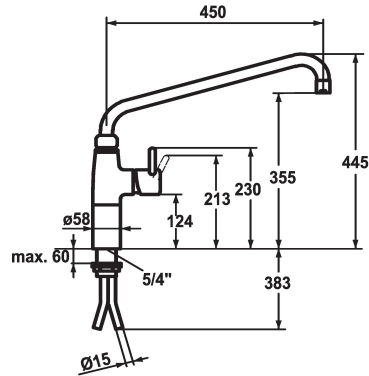

## KWC GASTRO

Lever mixer - Commercial kitchen

Modell-Linie: GASTRO | 24.501.056.000

Taps | Manual taps

### KWC-No.

**121269**

chromeline, A 300, copper tubes

**121270**

chromeline, A 450, copper tubes

- \* Lever mixer
- \* Pillar 100 mm
- \* Swivel spout 360°
- with adjustable gland
- Jet regulator
- \* OptimalSpace - ample space for washing or working
- \* KWC cartridge XL 46 - high capacity

### Projection\_A

A 300

A 450

- with ceramic discs
- flow rate and temperature continuously variable
- temperature limitation
- \* Copper tubes  $\varnothing 15$  mm
- \* Fastening by means of threaded sleeve 1 1/4"
- \* Mounting hole size  $\varnothing 42$  mm

### Technical Data

Flow rate
Connection
Spout
Handling
Color_code
Installation_type
Faucet_typ
Dimension Height
G_Acoustic group
Projection_A
Dimension Water outlet

40 l/min (3 bar)
Copper tubes
swivel
side lever
chrome
Pillar installation
Lever mixer
445
U
A 450
355