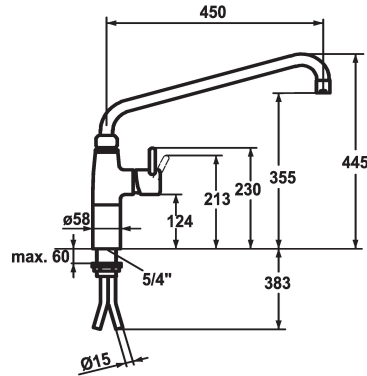

KWC GASTRO

Lever mixer - Commercial kitchen

Modell-Linie: GASTRO | 24.501.056.000

Umyvadlové armatury | Hydraulické armatury

KWC-No.

121269

chromeline, A 300, copper tubes

121270

chromeline, A 450, copper tubes

- * Lever mixer
- * Pillar 100 mm
- * Swivel spout 360°
- with adjustable gland
- Jet regulator
- * OptimalSpace - ample space for washing or working
- * KWC cartridge XL 46 - high capacity

Projection_A

A300

A450

- with ceramic discs
- flow rate and temperature continuously variable
- temperature limitation
- * Copper tubes $\varnothing 15$ mm
- * Fastening by means of threaded sleeve 1 1/4"
- * Mounting hole size $\varnothing 42$ mm

Technické údaje

A_Spout_Spray

40 l/min (3 bar)

Connection

Kupferrohranschlüsse

ATT-KWC-AUSLAUF

schwenkbar

Handling