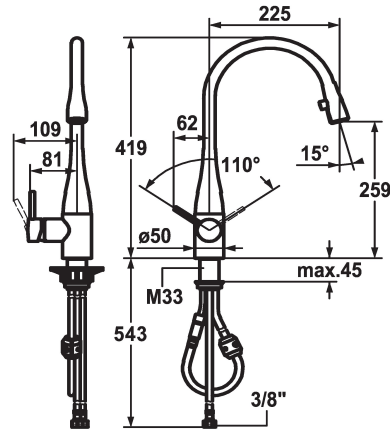

## KWC EVE Lever mixer - Kitchen

Modell-Linie: EVE | 10.111.103.000FL  
Kranar | Hydraulické armatúry

### KWC-No.

**121241**  
chromeline, A 225, flexible connection hoses

**121326**  
stainless steel, A 225, flexible connection hoses

### ATT-KWC-FARBCODE

chromeline

stainless steel

- \* Lever mixer
- \* Lever installation possible on the right or left side
- \* TouchProtect - anti-scald protection thanks to the "double skin" principle
- \* Pull-out aerator covered
  - Neoperl® Caché®
  - up to 600 mm pull-out length
  - hose surface to fit faucet surface
- \* Hose guide, swivelling 320°

- \* EasyLock - a pull-out spray that easily slides back into place
- \* OptimalSpace - ample space for washing or working
- \* KWC cartridge M 35
  - with ceramic discs
  - flow rate and temperature continuously variable
- \* Flexible connection hoses 3/8"
- \* Fastening by means of threaded sleeve M33 x 1.5
- \* Mounting hole size ø35 mm