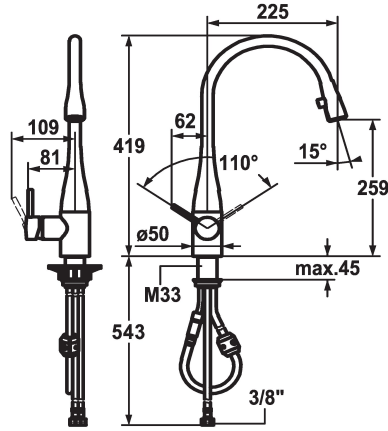

## KWC EVE Lever mixer - Kitchen

Modell-Linie: EVE | 10.111.103.000FL  
Armatura umywalkowa | Armatura jednouchwytowa

### KWC-No.

**121241**  
chromeline, A 225, flexible connection hoses

**121326**  
stainless steel, A 225, flexible connection hoses

- \* Lever mixer
- \* Lever installation possible on the right or left side
- \* TouchProtect - anti-scald protection thanks to the "double skin" principle
- \* Pull-out aerator covered
  - Neoperl® Caché®
  - up to 600 mm pull-out length
  - hose surface to fit faucet surface
- \* Hose guide, swivelling 320°

### ATT-KWC-FARBCODE

chromeline

stainless steel

- \* EasyLock - a pull-out spray that easily slides back into place
- \* OptimalSpace - ample space for washing or working
- \* KWC cartridge M 35
  - with ceramic discs
  - flow rate and temperature continuously variable
- \* Flexible connection hoses 3/8"
- \* Fastening by means of threaded sleeve M33 x 1.5
- \* Mounting hole size ø35 mm

Faucet\_typ

Dimension Height

G\_Acoustic group

Projection\_A

EnergyLabelCH

ATT-KWC-MASS-WASSERAUSTRITT

Materiał

11 l/min (3 bar)