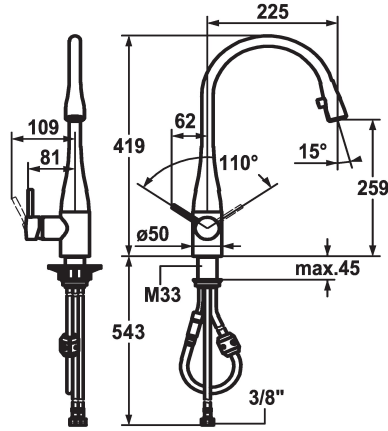

KWC EVE Lever mixer - Kitchen

Modell-Linie: EVE | 10.111.103.000FL
Taps | Manual taps

KWC-No.

121241
chromeline, A 225, flexible connection hoses

121326
stainless steel, A 225, flexible connection hoses

Color code

chrome

stainless steel

- * Lever mixer
- * Lever installation possible on the right or left side
- * TouchProtect - anti-scald protection thanks to the "double skin" principle
- * Pull-out aerator covered
 - Neoperl® Caché®
 - up to 600 mm pull-out length
 - hose surface to fit faucet surface
- * Hose guide, swivelling 320°

- * EasyLock - a pull-out spray that easily slides back into place
- * OptimalSpace - ample space for washing or working
- * KWC cartridge M 35
 - with ceramic discs
 - flow rate and temperature continuously variable
- * Flexible connection hoses 3/8"
- * Fastening by means of threaded sleeve M33 x 1.5
- * Mounting hole size ø35 mm

Technical Data

Flow rate
Connection
Spout
Handling
Kitchen_spray
Color code
Installation_type
Faucet_typ
Dimension Height
G_Acoustic group
Projection_A
Energy Label
Dimension Water outlet
material

11 l/min (3 bar)
Flexible connection hoses
swivel
side lever
Pull-out aerator
chrome
Pillar installation
Lever mixer
419
I
A 225
B
259
Brass