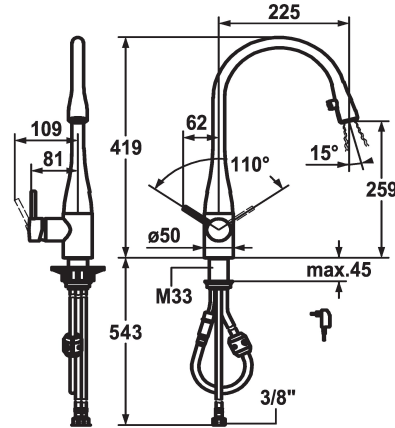

## KWC EVE

Lever mixer - Kitchen - with LEDShine

Modell-Linie: EVE | 10.121.103.000FL

Hanat | Käsi­käyt­toiset hanat

### KWC-No.

**121240**  
chromeline, A 225, flexible connection hoses, mains receiver

**121325**  
stainless steel, A 225, flexible connection hoses, mains receiver

**122169**  
black chrome-plated, A 225, flexible connection hoses, mains receiver

**122168**  
glacier white, A 225, flexible connection hoses, mains receiver

- \* Lever mixer
- \* Lever installation possible on the right or left side
- \* TouchProtect - anti-scald protection thanks to the "double skin" principle
- \* Pull-out aerator covered
- Neoperl® Caché®
- integrated ON/OFF push-button with automatic shut-off after 45 minutes
- up to 600 mm pull-out length
- hose surface to fit faucet surface
- \* Hose guide, swivelling 320°

### Värikoodi

chromeline

stainless steel

black chrome-plated

glacier white

- \* EasyLock - a pull-out spray that easily slides back into place
- \* OptimalSpace - ample space for washing or working
- \* KWC cartridge M 35
- with ceramic discs
- flow rate and temperature continuously variable
- \* Flexible connection hoses 3/8"
- \* Fastening by means of threaded sleeve M33 x 1.5
- \* Mounting hole size ø35 mm
- \* Scope of delivery:
- Mains receiver 100-240 V / operating voltage 6.75 V / cable length 1100 mm