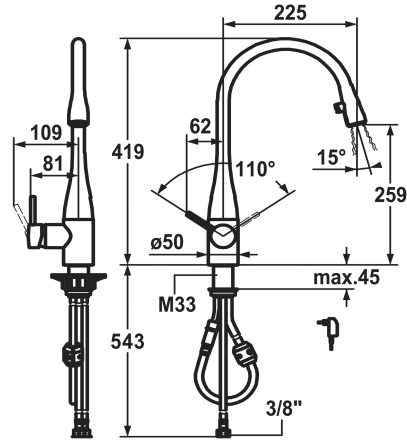

KWC EVE

Lever mixer - kitchen - LEDShine

Modell-Linie: EVE | 10.121.103.000FL

Taps | Manual taps

KWC-No.

121240
chromeline, A 225, flexible connection hoses 3/8", power supply unit

122169
black chrome-plated, A 225, flexible connection hoses 3/8", power supply unit

Edelstahl

- * Lever mixer
- * Lever installation possible on the right or left side
- * TouchProtect - anti-scald protection thanks to the "double skin" principle
- * Pull-out aerator covered
- Neoperl® Caché®
- integrated ON/OFF push-button with automatic shut-off after 45 minutes
- up to 600 mm pull-out length
- hose surface to fit faucet surface
- * Hose guide, swivelling 320°

- * EasyLock - a pull-out spray that easily slides back into place
- * OptimalSpace - ample space for washing or working
- * KWC cartridge M 35
- with ceramic discs
- flow rate and temperature continuously variable
- * Flexible connection hoses 3/8"
- * Fastening by means of threaded sleeve M33 x 1.5
- * Mounting hole size ø35 mm
- * Scope of delivery:
- Mains receiver 100-240 V / operating voltage 6.75 V / cable length 1100 mm

Taps | Manual taps

Schwenkbereich standardmässig	320 Grad
Höhe maximal	419 mm
Wasseraustritt minimum	259 mm

Spare Parts

Control cartridge

536570
Z.534.836

Service key Neoperl © Caché ©, TJ, 18 mm, green

634729
Z.634.729