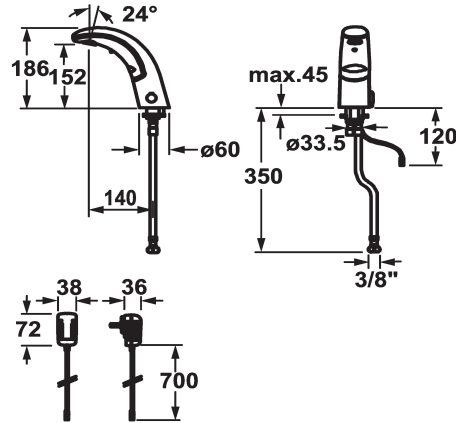

## KWC IQUA

Automatic, non-contact - Basin

Modell-Linie: IQUA | K.12.JB.52M000N23

Armatura umywalkowa | Armatura samozamykająca

#### 119602

chromeline, A 140, flexible connection hose, without pop-up valve, mains receiver, Basic, without mixing

- \* Fixed spout
- Neoperl® Cascade®
- \* OptimalSpace - ample space for washing or working
- \* Electrovalve
- \* Flexible connection hose 3/8"
- \* Fastening by means of stud bolt M8 x 1
- \* Mounting hole size ø35 mm
- \* Scope of delivery:
  - Mains receiver 100-240 V / operating voltage 6 V
- 3 Avoid using infrared controls near highly reflective surfaces (e.g. mirrors, polished stainless steel basins) as this could cause them to activate accidentally or malfunction.

### Dane techniczne

A_Spout_Spray
ATT-KWC-ABLAUFGARNITUR
ATT-KWC-EL_STEUERUNG
Connection
ATT-KWC-AUSLAUF
ATT-KWC-IQUA_CLICK
ATT-KWC-STROMVERSORGUNG
ATT-KWC-FARBCODE
Installation_type
Faucet_typ
Dimension Height
G_Acoustic group
Projection_A
EnergyLabelCH
ATT-KWC-MASS-WASSERAUSTRITT
Material