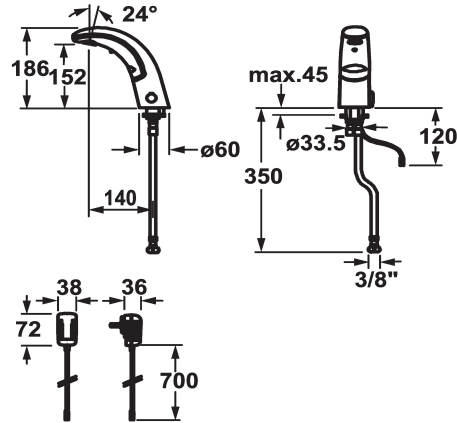

KWC IQUA

Automatic, non-contact - Basin

Modell-Linie: IQUA | K.12.JB.52M000N23

Taps | Self closing taps

KWC-No.

119602

chromeline, A 140, flexible connection hose, without pop-up valve, mains receiver, Basic, without mixing

119603

chromeline, A 140, flexible connection hose, without pop-up valve, battery, Basic, without mixing

- * Automatic controlled
- Dual infrared sensor A20
- * Without mixing
- for cold or mixed water supply
- * EcoProtect - water-saving device
- * Basic: counter-sunk iqua-click
- * Microprocessor-control
- flow time adjustable (1 second factory setting)
- short time off (cleaning) activatable
- continuous water flow (filling) activatable
- sensor sensitivity adjustable permanent, automatic self-calibration
- 12- or 24-hour-hygiene flushing activatable

- * Fixed spout
- Neoperl® Cascade®
- * OptimalSpace - ample space for washing or working
- * Electrovalve
- * Flexible connection hose 3/8"
- * Fastening by means of stud bolt M8 x 1
- * Mounting hole size 63.5 mm
- * Scope of delivery:
 - Mains receiver 100-240 V / operating voltage 6 V
 - 3 Avoid using infrared controls near highly reflective surfaces (e.g. mirrors, polished stainless steel basins) as this could cause them to activate accidentally or malfunction.

Technical Data

Flow rate
pop-up valve
Electronical control
Connection
Spout
IQUA-Click
Power supply
Color code
Installation type
Faucet_typ
Measure Height
Acoustic group
Projection A
Energy label
Dimension Water outlet
material