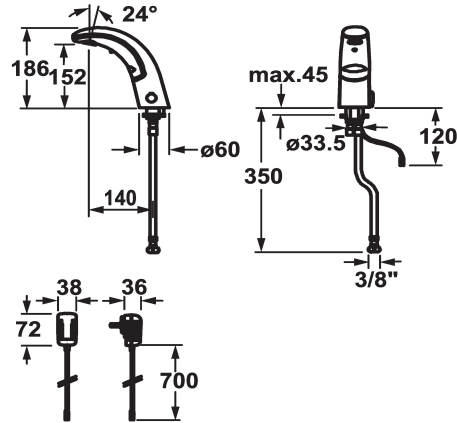

KWC IQUA

Automatic, non-contact - Basin

Modell-Linie: IQUA | K.12.JB.52M000N23

Taps | Self closing taps

KWC-No.

119602

chromeline, A 140, flexible connection hose, without pop-up valve, mains receiver, Basic, without mixing

119603

chromeline, A 140, flexible connection hose, without pop-up valve, battery, Basic, without mixing

- * Automatic controlled
- Dual infrared sensor A20
- * Without mixing
- for cold or mixed water supply
- * EcoProtect - water-saving device
- * Basic: counter-sunk iqua-click
- * Microprocessor-control
- flow time adjustable (1 second factory setting)
- short time off (cleaning) activatable
- continuous water flow (filling) activatable
- sensor sensitivity adjustable permanent, automatic self-calibration
- 12- or 24-hour-hygiene flushing activatable

- * Fixed spout
- Neoperl® Cascade®
- * OptimalSpace - ample space for washing or working
- * Electrovalve
- * Flexible connection hose 3/8"
- * Fastening by means of stud bolt M8 x 1
- * Mounting hole size ø35 mm
- * Scope of delivery:
 - Mains receiver 100-240 V / operating voltage 6 V
 - 3 Avoid using infrared controls near highly reflective surfaces (e.g. mirrors, polished stainless steel basins) as this could cause them to activate accidentally or malfunction.

Technical Data

Flow rate
pop-up assembly
Electronical control
Connection
Spout
IQUA-Click
Power supply
Color code
Installation type
Faucet_typ
Dimension Height
Acoustic group
Projection A
Energy label
Dimension Water outlet
material