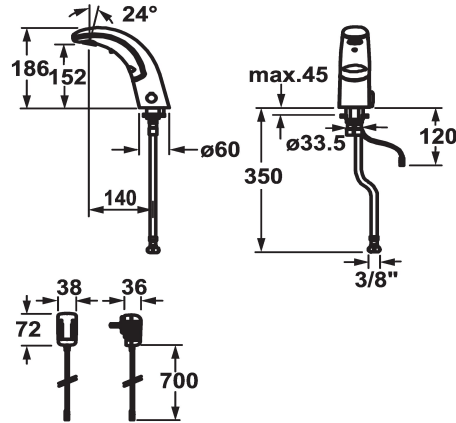

## KWC IQUA

Automatic, non-contact - Basin

Modell-Linie: IQUA | K.12.JB.52M000N23

Taps | Self closing taps

#### 119602

chromeline, A 140, flexible connection hose, without pop-up valve, mains receiver, Basic, without mixing

- \* Fixed spout
- Neoperl® Cascade®
- \* OptimalSpace - ample space for washing or working
- \* Electrovalve
- \* Flexible connection hose 3/8"
- \* Fastening by means of stud bolt M8 x 1
- \* Mounting hole size ø35 mm
- \* Scope of delivery:
  - Mains receiver 100-240 V / operating voltage 6 V
  - 3 Avoid using infrared controls near highly reflective surfaces (e.g. mirrors, polished stainless steel basins) as this could cause them to activate accidentally or malfunction.

### Technical Data

Flow rate
Pop-up_valve
Electronical_control
Connection
Spout
IQUA_Click
Power_supply
Color code
Installation_type
Faucet_typ
Dimension Height
G_Acoustic group
Projection_A
Energy Label
Dimension Water outlet
material