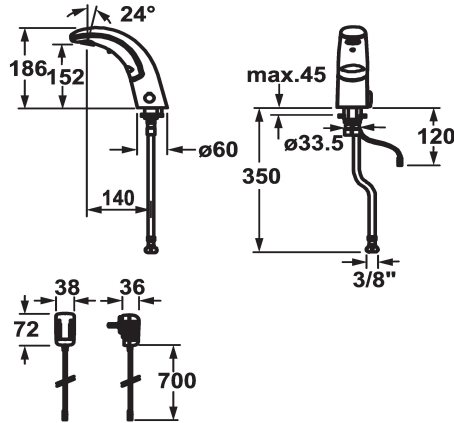

## KWC IQUA

Automatic, non-contact - Basin

Modell-Linie: IQUA | K.12.JB.52M000N23

Umyvadlové armatury | Samouzavírací armatury

#### 119602

chromeline, A 140, flexible connection hose, without pop-up valve, mains receiver, Basic, without mixing

- \* Fixed spout
- Neoperl® Cascade®
- \* OptimalSpace - ample space for washing or working
- \* Electrovalve
- \* Flexible connection hose 3/8"
- \* Fastening by means of stud bolt M8 x 1
- \* Mounting hole size ø35 mm
- \* Scope of delivery:
  - Mains receiver 100-240 V / operating voltage 6 V
  - 3 Avoid using infrared controls near highly reflective surfaces (e.g. mirrors, polished stainless steel basins) as this could cause them to activate accidentally or malfunction.

### Technické údaje

A_Spout_Spray
ATT-KWC-ABLAUFGARNITUR
ATT-KWC-EL_STEUERUNG
Connection
ATT-KWC-AUSLAUF
ATT-KWC-IQUA_CLICK
ATT-KWC-STROMVERSORGUNG
ATT-KWC-FARBCODE
Installation_type
Faucet_typ
Measure_Height
G_Acoustic_group
Projection_A
EnergyLabelCH
ATT-KWC-MASS-WASSERAUSTRITT
Material