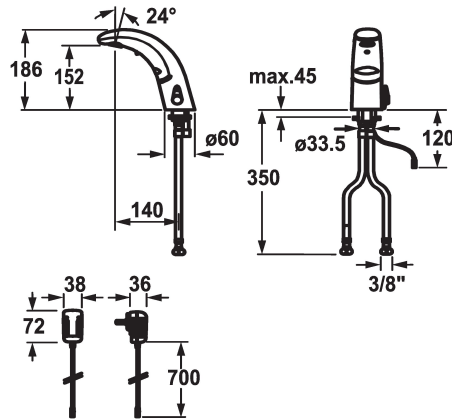

KWC IQUA

Automatic, non-contact - Basin

Modell-Linie: IQUA | K.12.JB.52.000N23

Armatura umywalkowa | Armatura samozamykająca

KWC-No.

119599

chromeline, A 140, flexible connection hoses, without pop-up valve, mains receiver, Basic, with mixing

119601

chromeline, A 140, flexible connection hoses, without pop-up valve, battery, Basic, with mixing

- * Automatic controlled
- Dual infrared sensor A10
- * With mixing
- temperature limiter adjustable
- * EcoProtect - water-saving device
- * Basic: counter-sunk iqua-click
- * Microprocessor-control
- flow time adjustable (1 second factory setting)
- short time off (cleaning) activatable
- continuous water flow (filling) activatable
- sensor sensitivity adjustable permanent, automatic self-calibration
- 12- or 24-hour-hygiene flushing activatable

- * Fixed spout
- Neoperl® Cascade®
- * OptimalSpace - ample space for washing or working
- * Electrovalve
- * Flexible connection hoses 3/8"
- * Fastening by means of stud bolt M8 x 1
- * Mounting hole size 63.5 mm
- * Scope of delivery:
 - Mains receiver 100-240 V / operating voltage 6 V
 - 3 Avoid using infrared controls near highly reflective surfaces (e.g. mirrors, polished stainless steel basins) as this could cause them to activate accidentally or malfunction.

Dane techniczne

A_Spout_Spray
ATT-KWC-ABLAUFGARNITUR
ATT-KWC-EL_STEUERUNG
Connection
ATT-KWC-AUSLAUF
ATT-KWC-IQUA_CLICK
ATT-KWC-STROMVERSORGUNG
ATT-KWC-FARBCODE
Installation_type
Faucet_typ
Dimension Height
G_Acoustic_group
Projection_A
EnergyLabelCH
ATT-KWC-MASS-WASSERAUSTRITT
Material