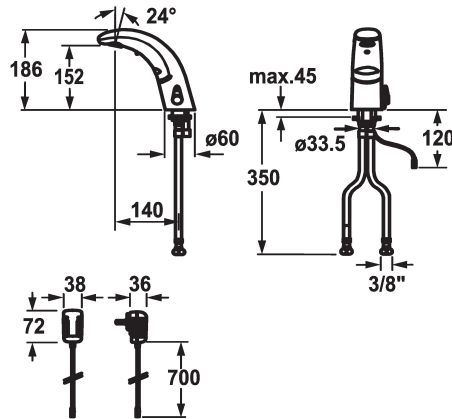

KWC IQUA

Automatic, non-contact - Basin

Modell-Linie: IQUA | K.12.JB.52.000N23

Hanot | Itsulkeutuvat hanat

KWC-No.

119599

chromeline, A 140, flexible connection hoses, without pop-up valve, mains receiver, Basic, with mixing

119601

chromeline, A 140, flexible connection hoses, without pop-up valve, battery, Basic, with mixing

* Automatic controled

- Dual infrared sensor A10

* With mixing

- temperature limiter adjustable

* EcoProtect - water-saving device

- 12- or 24-hour-hygiene flushing activatable

* Fixed spout

- Neoperl® Cascade®

* OptimalSpace - ample space for washing or working

* Electrovalve

* Flexible connection hoses 3/8"

* Fastening by means of stud bolt M8 x 1

* Mounting hole size 63.5 mm

* Scope of delivery:

- Mains receiver 100-240 V / operating voltage 6 V

3 Avoid using infrared controls near highly reflective surfaces (e.g. mirrors, polished stainless steel basins) as this could cause them to activate accidentally or malfunction.