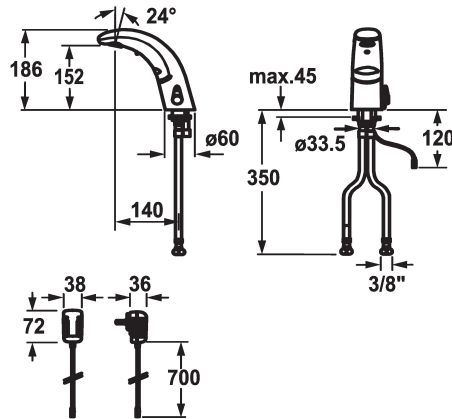

KWC IQUA

Automatic, non-contact - Basin

Modell-Linie: IQUA | K.12.JB.52.000N23

Taps | Self closing taps

KWC-No.

119599

chromeline, A 140, flexible connection hoses, without pop-up valve, mains receiver, Basic, with mixing

- 12- or 24-hour-hygiene flushing activatable

* Fixed spout

- Neoperl® Cascade®

* OptimalSpace - ample space for washing or working

* Electrovalve

* Flexible connection hoses 3/8"

* Fastening by means of stud bolt M8 x 1

* Mounting hole size 63.5 mm

* Scope of delivery:

- Mains receiver 100-240 V / operating voltage 6 V

3 Avoid using infrared controls near highly reflective surfaces (e.g. mirrors, polished stainless steel basins) as this could cause them to activate accidentally or malfunction.

Technical Data

Flow rate
pop-up valve
Electronical control
Connection
Spout
IQUA-Click
Power supply
Color code
Installation type
Faucet_typ
Measure Height
Acoustic group
Projection A
Energy label
Dimension Water outlet
material