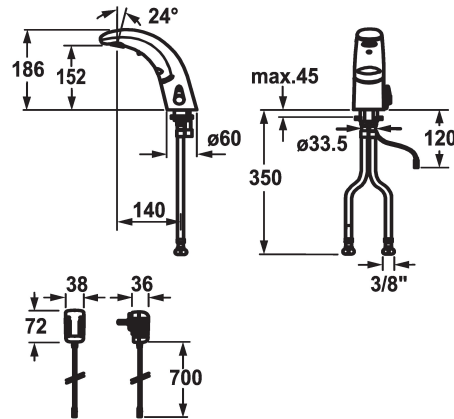

KWC IQUA

Automatic, non-contact - Basin

Modell-Linie: IQUA | K.12.JB.52.000N23

Taps | Self closing taps

KWC-No.

119599

chromeline, A 140, flexible connection hoses, without pop-up valve, mains receiver, Basic, with mixing

119601

chromeline, A 140, flexible connection hoses, without pop-up valve, battery, Basic, with mixing

- * Automatic controled
- Dual infrared sensor A10
- * With mixing
- temperature limiter adjustable
- * EcoProtect - water-saving device
- * Basic: counter-sunk iqua-click
- * Microprocessor-control
- flow time adjustable (1 second factory setting)
- short time off (cleaning) activatable
- continuous water flow (filling) activatable
- sensor sensitivity adjustable permanent, automatic self-calibration
- 12- or 24-hour-hygiene flushing activatable

- * Fixed spout
- Neoperl® Cascade®
- * OptimalSpace - ample space for washing or working
- * Electrovalve
- * Flexible connection hoses 3/8"
- * Fastening by means of stud bolt M8 x 1
- * Mounting hole size ø35 mm
- * Scope of delivery:
 - Mains receiver 100-240 V / operating voltage 6 V
 - 3 Avoid using infrared controls near highly reflective surfaces (e.g. mirrors, polished stainless steel basins) as this could cause them to activate accidentally or malfunction.

Technical Data

Flow rate
pop-up assembly
Electronical control
Connection
Spout
IQUA-Click
Power supply
Color code
Installation type
Faucet_typ
Dimension Height
Acoustic group
Projection A
Energy label
Dimension Water outlet
material