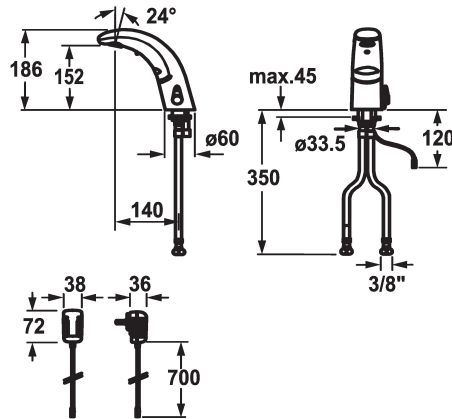

## KWC IQUA

Automatic, non-contact - Basin

Modell-Linie: IQUA | K.12.JB.52.000N23

Taps | Self closing taps

#### 119599

chromeline, A 140, flexible connection hoses, without pop-up valve, mains receiver, Basic, with mixing

- \* Fixed spout
- Neoperl® Cascade®
- \* OptimalSpace - ample space for washing or working
- \* Electrovalve
- \* Flexible connection hoses 3/8"
- \* Fastening by means of stud bolt M8 x 1
- \* Mounting hole size 63.5 mm
- \* Scope of delivery:
  - Mains receiver 100-240 V / operating voltage 6 V
- 3 Avoid using infrared controls near highly reflective surfaces (e.g. mirrors, polished stainless steel basins) as this could cause them to activate accidentally or malfunction.

### Technical Data

Flow rate
Pop-up_valve
Electronical_control
Connection
Spout
IQUA_Click
Power_supply
Color code
Installation_type
Faucet_typ
Dimension Height
G_Acoustic group
Projection_A
Energy Label
Dimension Water outlet
material