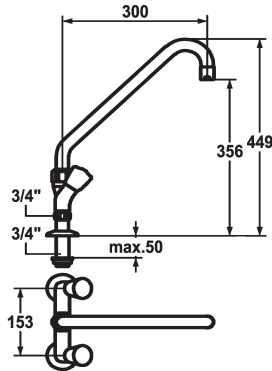

KWC GASTRO

Two-handle mixer - Commercial kitchen

Modell-Linie: GASTRO | K.24.42.42.000C74

Kranar | Hydraulické armatúry

KWC-No.

118411
chromeline, AD 153, A 300, B 252, C 345

118412
chromeline, AD 153, A 300, B 356, C 449

- * Two-handle mixer
- * KWC CORONA metal handles, removable
- * Swivel spout 360°
- with adjustable gland
- Jet regulator

Technical Data

A_Spout_Spray
ATT-KWC-AUSLADUNG_C
ATT-KWC-AUSLAUF
Projection_B
ATT-KWC-FARBCODE
Installation_type
Faucet_typ
Measure_Height
G_Acoustic group
Projection_A
Connection measure
ATT-KWC-MASS-WASSERAUSTRITT
Material

ATT-KWC-AUSLADUNG_C

C345

C449

- * OptimalSpace - ample space for washing or working
- * Flat valves M20 x 1.25
- stainless steel valve seat
- * Pillar connections 3/4" x 3/4" L 45
- * Mounting hole size ø28 mm

120 l/min (3 bar)
C449
schwenkbar
B356
chromeline
Standmontage
Zweigriffmischer
449
U
A300
153
356
Mässing