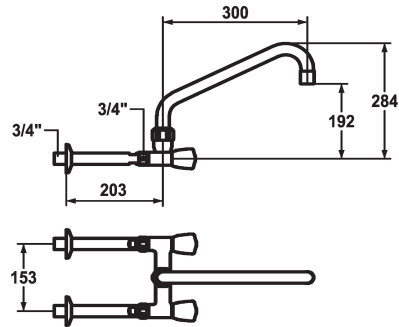

KWC GASTRO

Two-handle mixer - Commercial kitchen

Modell-Linie: GASTRO | K.24.42.22.000C74

Taps | Manual taps

KWC-No.

118404

chromeline, AD 153, A 300

- * Two-handle mixer
- * KWC CORONA metal handles, removable
- * Swivel spout
 - with adjustable gland
 - Jet regulator

- * OptimalSpace - ample space for washing or working
- * Flat valves M20 x 1.25
 - stainless steel valve seat
- * Wall connections 3/4" x 3/4", without shut-off valve L 160

Technical Data

Flow rate
Spout
Color_code
Installation_type
Faucet_typ
Dimension Height
G_Acoustic group
Projection_A
Connection measure
Dimension Water outlet
material

120 l/min (3 bar)
swivel
chrome
Wall mounted
Two-handle mixer
284
U
A 300
153
192
Brass