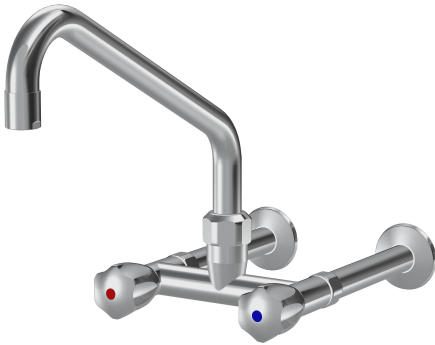

KWC GASTRO

Two-handle mixer - Commercial kitchen

Modell-Linie: GASTRO | K.24.42.22.000C74

Taps | Manual taps

KWC-No.

118404

chromeline, AD 153, A 300

- * Two-handle mixer
- * KWC CORONA metal handles, removable
- * Swivel spout
 - with adjustable gland
 - Jet regulator

- * OptimalSpace - ample space for washing or working
- * Flat valves M20 x 1.25
 - stainless steel valve seat
- * Wall connections 3/4" x 3/4", without shut-off valve L 160

Technical Data

Flow rate
Spout
Color_code
Installation_type
Faucet_typ
Dimension Height
G_Acoustic group
Projection_A
Connection measure
Dimension Water outlet
material

120 l/min (3 bar)
swivel
chrome
Wall mounted
Two-handle mixer
284
U
A 300
153
192
Brass