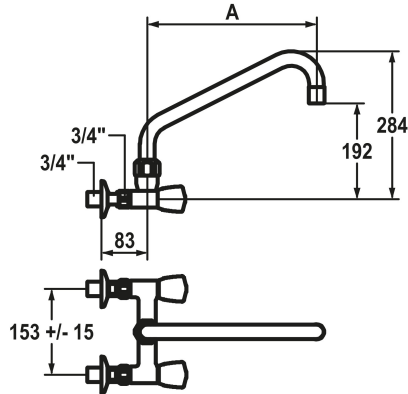

## KWC GASTRO

Two-handle mixer - Commercial kitchen

Modell-Linie: GASTRO | K.24.42.21.000C86

Taps | Manual taps

#### 118403

chromeline, AD 153 +/- 15 mm, A 300

#### 118406

chromeline, AD 153 +/- 15 mm, A 450

- \* Two-handle mixer
- \* KWC CORONA metal handles, removable
- \* Swivel spout
- with adjustable gland
- Jet regulator

- \* OptimalSpace - ample space for washing or working
- \* Flat valves M20 x 1.25
- stainless steel valve seat
- \* Wall connections 3/4" x 3/4", with shut-off valve L 40 eccentric 7.5 mm

### Technical Data

Flow rate
Spout
Color code
Installation_type
Faucet_typ
Dimension Height
G_Acoustic group
Projection_A
Connection measure
Dimension Water outlet
material

120 l/min (3 bar)
swivel
chrome
Wall mounted
Two-handle mixer
284
U
A 300
153+/-15
192
Brass