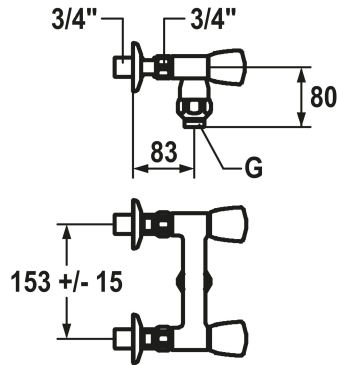

KWC GASTRO Two-handle mixer

Modell-Linie: GASTRO | K.24.42.17.000C86
Taps | Manual taps

KWC-No.

118397
chromeline, AD 153 +/- 15 mm, G 3/4"

118399
chromeline, AD 153 +/- 15 mm, G 3/4" x DN 20

- * Two-handle mixer
- * KWC CORONA metal handles, removable
- * Intrinsicly safe against backflow
- * Threaded outlet for hose connection
- * OptimalSpace - ample space for washing or working

Connection

G 3/4"

G 1"

- * Flat valves M20 x 1.25
- stainless steel valve seat
- * Wall connections 3/4" x 3/4", with shut-off valve L 40 eccentric 7.5 mm

Technical Data

Flow rate
Connection
Spout
Color_code
Installation_type
Faucet_typ
Dimension Height
G_Acoustic group
Connection measure
Dimension Water outlet
material

92.5 l/min (3bar)
G 3/4"
fixed
chrome
Wall mounted
Two-handle mixer
33
U
153+/-15
80
Brass