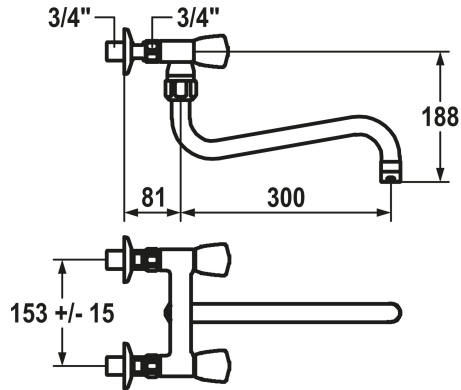

## KWC GASTRO Two-handle mixer

Modell-Linie: GASTRO | K.24.42.11.000C86  
Taps | Manual taps

### KWC-No.

**118391**  
chromeline, AD 153 +/- 15 mm, A 300

KWCGASTRO wall swivel A300 chrome, AD153 +/- 15

### Technical Data

Flow rate
Spout
Color_code
Installation_type
Faucet_typ
G_Acoustic group
Projection_A
Connection measure
Dimension Water outlet
material

120 l/min (3 bar)
swivel
chrome
Wall mounted
Two-handle mixer
U
A 300
153 +/- 15
188
Brass