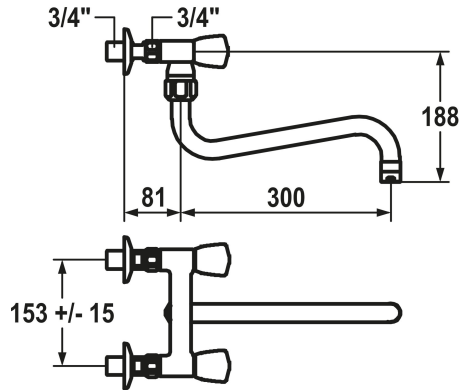

KWC GASTRO Two-handle mixer

Modell-Linie: GASTRO | K.24.42.11.000C86
Taps | Manual taps

KWC-No.

118391
chromeline, AD 153 +/- 15 mm, A 300

KWCGASTRO wall swivel A300 chrome, AD153 +/- 15

Technical Data

Flow rate
Spout
Color code
Installation_type
Faucet_typ
G_Acoustic group
Projection_A
Connection measure
Dimension Water outlet
material

120 l/min (3 bar)
swivel
chrome
Wall mounted
Two-handle mixer
U
A 300
153 +/- 15
188
Brass