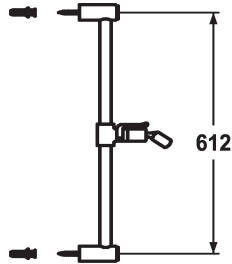

## KWC FIT Sliding wall bar

Modell-Linie: **SHOWERCULTURE | K.26.99.01.000**  
Showers | Complementary parts showers

### KWC-No.

**114723**  
chromeline, L 1100

**114729**  
chromeline, L 612

### Measure Lenght

L 1100

L 612

\* KWC Sliding wall bar FIT  
- "The original"  
\* Made of brass  
\* KWC ball joint bracket, elevation adjustment lockable  
\* Tube diameter 18 mm

\* The sliding wall bar can be shortened to any individual length as required  
\* To be ordered separately (optional or if necessary):  
- Adesio adhesive set Z.538.427.000 (round) or Z.538.558.000 (square)

### Technical Data

Color code

chromeline

Faucet\_typ

Sliding wall bar

Measure Lenght

L 24 1/8"

Measure Lenght