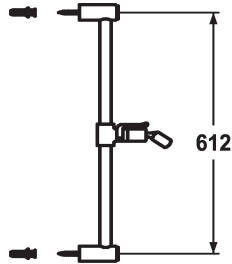

KWC FIT Sliding wall bar

Modell-Linie: **SHOWERCULTURE | K.26.99.01.000**
Showers | Complementary parts showers

KWC-No.

114723
chromeline, L 1100

114729
chromeline, L 612

Measure Lenght

L 1100

L 612

* KWC Sliding wall bar FIT
- "The original"
* Made of brass
* KWC ball joint bracket, elevation adjustment lockable
* Tube diameter 18 mm

* The sliding wall bar can be shortened to any individual length as required
* To be ordered separately (optional or if necessary):
- Adesio adhesive set Z.538.427.000 (round) or Z.538.558.000 (square)

Technical Data

Color code

chromeline

Faucet_typ

Sliding wall bar

Measure Lenght

L 24 1/8"

Measure Lenght

L 612

material

Brass