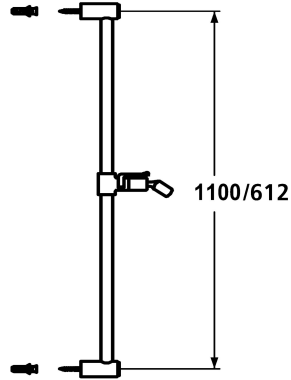

## KWC FIT Sliding wall bar

Modell-Linie: SHOWERCULTURE | K.26.99.02.000

### KWC-No.

**114723**  
chromeline, L 1100

**114729**  
chromeline, L 612

### Measure\_L

L1100

L612

\* KWC Sliding wall bar FIT  
- "The original"  
\* Made of brass  
\* KWC ball joint bracket, elevation adjustment lockable  
\* Tube diameter 18 mm

\* The sliding wall bar can be shortened to any individual length as required  
\* To be ordered separately (optional or if necessary):  
- Adesio adhesive set Z.538.427.000 (round) or Z.538.558.000 (square)

### Technical Data

ATT-KWC-FARBCODE

Faucet\_typ

Measure\_L\_USA

Measure\_L

Material

chromeline

Duschgleitstange