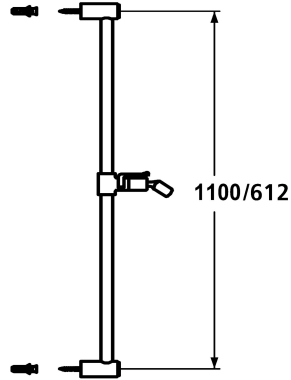

## KWC FIT Sliding wall bar

Modell-Linie: **SHOWERCULTURE | K.26.99.02.000**

Armatura natryskowa | Wyposażenie dodatkowe do armatur natryskowych

### KWC-No.

**114723**  
chromeline, L 1100

**114729**  
chromeline, L 612

### Measure\_L

L1100

L612

\* KWC Sliding wall bar FIT  
- "The original"  
\* Made of brass  
\* KWC ball joint bracket, elevation adjustment lockable  
\* Tube diameter 18 mm

\* The sliding wall bar can be shortened to any individual length as required  
\* To be ordered separately (optional or if necessary):  
- Adesio adhesive set Z.538.427.000 (round) or Z.538.558.000 (square)

### Dane techniczne

ATT-KWC-FARBCODE

Faucet\_typ

Measure\_L\_USA

Measure\_L

Materiał

chromeline

Duschgleitstange