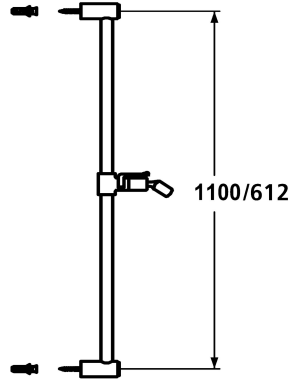

## KWC FIT Sliding wall bar

Modell-Linie: SHOWERCULTURE | K.26.99.02.000  
Suihkut ja suihkupaneelit | Suihkujen täydennysosat

### KWC-No.

**114723**  
chromeline, L 1100

**114729**  
chromeline, L 612

### Measure\_L

L1100

L612

\* KWC Sliding wall bar FIT  
- "The original"  
\* Made of brass  
\* KWC ball joint bracket, elevation adjustment lockable  
\* Tube diameter 18 mm

\* The sliding wall bar can be shortened to any individual length as required  
\* To be ordered separately (optional or if necessary):  
- Adesio adhesive set Z.538.427.000 (round) or Z.538.558.000 (square)

### Tekniset tiedot

Värikoodi

chromeline

Faucet\_typ

Duschgleitstange

Measure\_L\_USA

L1100-I

Measure\_L