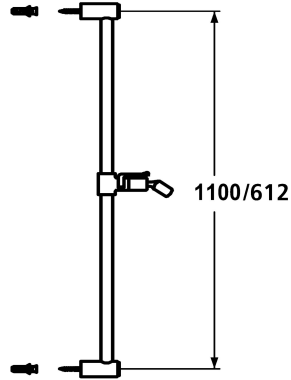

KWC FIT Sliding wall bar

Modell-Linie: **SHOWERCULTURE | K.26.99.02.000**
Showers | Complementary parts showers

KWC-No.

114723
chromeline, L 1100

114729
chromeline, L 612

Measure Lenght

L 1100

L 612

* KWC Sliding wall bar FIT
- "The original"
* Made of brass
* KWC ball joint bracket, elevation adjustment lockable
* Tube diameter 18 mm

* The sliding wall bar can be shortened to any individual length as required
* To be ordered separately (optional or if necessary):
- Adesio adhesive set Z.538.427.000 (round) or Z.538.558.000 (square)

Technical Data

Color code

chromeline

Faucet_typ

Sliding wall bar

Measure Lenght

L 43 5/16"

Measure Lenght

L 1100

material

Brass