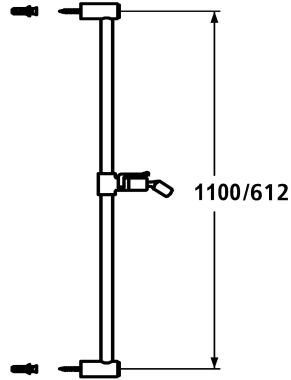

KWC FIT Sliding wall bar

Modell-Linie: **SHOWERCULTURE | K.26.99.02.000**
Showers | Complementary parts showers

KWC-No.

114723
chromeline, L 1100

114729
chromeline, L 612

Measure_L

L 1100

L 612

* KWC Sliding wall bar FIT
- "The original"
* Made of brass
* KWC ball joint bracket, elevation adjustment lockable
* Tube diameter 18 mm

* The sliding wall bar can be shortened to any individual length as required
* To be ordered separately (optional or if necessary):
- Adesio adhesive set Z.538.427.000 (round) or Z.538.558.000 (square)

Technical Data

Color_code

chrome

Faucet_typ

Sliding wall bar

Measure Lenght

L 43 5/16"

Measure_L

L 1100

material

Brass