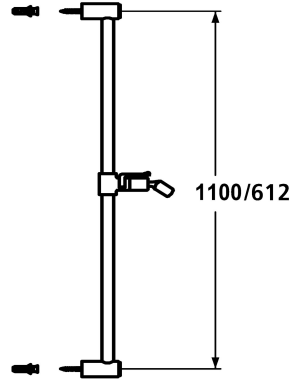

KWC FIT Sliding wall bar

Modell-Linie: SHOWERCULTURE | K.26.99.02.000

KWC-No.

114723
chromeline, L 1100

114729
chromeline, L 612

Measure_L

L1100

L612

* KWC Sliding wall bar FIT
- "The original"
* Made of brass
* KWC ball joint bracket, elevation adjustment lockable
* Tube diameter 18 mm

* The sliding wall bar can be shortened to any individual length as required
* To be ordered separately (optional or if necessary):
- Adesio adhesive set Z.538.427.000 (round) or Z.538.558.000 (square)

Technické údaje

ATT-KWC-FARBCODE

Faucet_typ

Measure_L_USA

Measure_L

Materiál

chromeline

Duschgleitstange