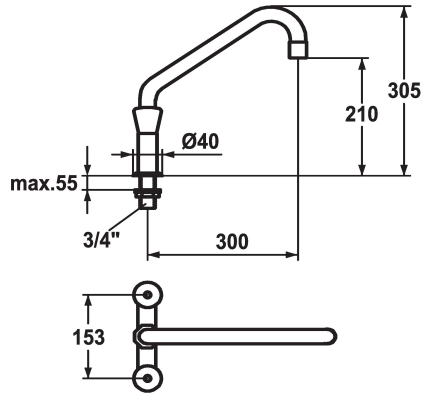

#### KWC-No.

**105823**

chromeline, AD 153, A 300, B 210, C 305

- \* Two-handle mixer
- \* KWC CORONA metal handles, removable
- \* Swivel spout 360°
- with adjustable gland
- Jet regulator

#### Projection\_A

A300

- \* OptimalSpace - ample space for washing or working
- \* Flat valves M20 x 1.25
- stainless steel valve seat
- \* Connecting thread 3/4"
- \* Mounting hole size ø28 mm

#### Technické údaje

A\_Spout\_Spray

120 l/min (3 bar)

ATT-KWC-AUSLADUNG\_C

C305

Connection

G3/4"

ATT-KWC-AUSLAUF

Zweigriffmischer

Measure\_Height

305

G\_Acoustic group

U

Projection\_A

A300

Connection measure