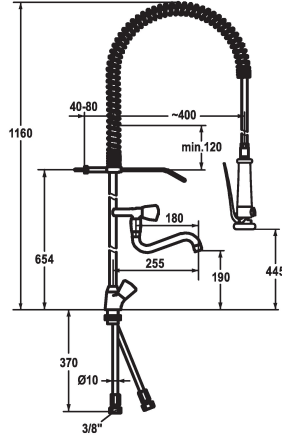

Modell-Linie: GASTRO | K.24.41.61.000C06

Kranar | Hydraulické armatúry

KWC-No.

105093

chromeline, A 180, Kupferrohranschlüsse

- * Two-handle mixer
- * Suspension spring
- * KWC CORONA metal handles, removable
- * TouchProtect - anti-scald protection thanks to the "double skin" principle
- * Intrinsically safe against backflow
- * Swivel spout 180°
- Jet regulator
- * Pre-rinse spray
- with integrated delayed closing device to minimize water hammer
- with valve maintenance unit for cleaning and swivelling sieve jet

- SprayClean - easy to clean and actively prevents limescale buildup
- SprayLock - lockable jet spray
- PowerClean - needle spray mode
- * OptimalSpace - ample space for washing or working
- * Flat valves M20 x 1.25
- stainless steel valve seat
- * Copper tubes ø10 mm
- * Fastening by means of threaded sleeve M33 x 1.5
- * Mounting hole size ø35 mm

Technical Data

A_Spout_Spray

41 l/min (3 bar)

A_Spray (kitchen)

15 l/min (3 bar)

Connection

Kupferrohranschlüsse

ATT-KWC-AUSLAUF

I

Projection_A

A180

ATT-KWC-MASS-WASSERAUSTRITT

178/446

Material

Mässing