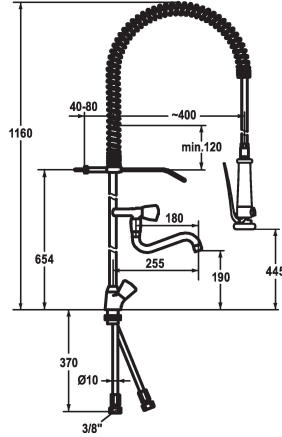

Modell-Linie: GASTRO | K.24.41.61.000C06

Armatura umywalkowa | Armatura jednouchwytowa

KWC-No.

105093

chromeline, A 180, Kupferrohranschlüsse

- * Two-handle mixer
- * Suspension spring
- * KWC CORONA metal handles, removable
- * TouchProtect - anti-scald protection thanks to the "double skin" principle
- * Intrinsicly safe against backflow
- * Swivel spout 180°
- Jet regulator
- * Pre-rinse spray
- with integrated delayed closing device to minimize water hammer
- with valve maintenance unit for cleaning and swivelling sieve jet

- SprayClean - easy to clean and actively prevents limescale buildup
- SprayLock - lockable jet spray
- PowerClean - needle spray mode
- * OptimalSpace - ample space for washing or working
- * Flat valves M20 x 1.25
- stainless steel valve seat
- * Copper tubes ø10 mm
- * Fastening by means of threaded sleeve M33 x 1.5
- * Mounting hole size ø35 mm

Dane techniczne

A_Spout_Spray

41 l/min (3 bar)

A_Spray (kitchen)

15 l/min (3 bar)

Connection

Kupferrohranschlüsse

ATT-KWC-AUSLAUF

Standmontage

Faucet_typ

Zweigriffmischer

Dimension Height

1160

G_Acoustic group

II

ATT-KWC-G_BRAUSENABGANG