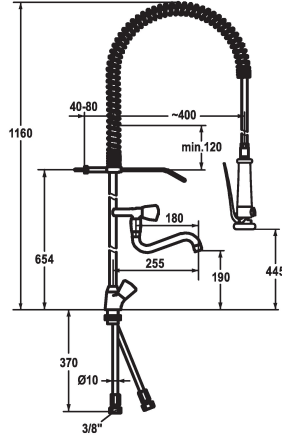

Modell-Linie: GASTRO | K.24.41.61.000C06

Taps | Manual taps

#### KWC-No.

**105093**

chromeline, A 180, Kupferrohranschlüsse

- \* Two-handle mixer
- \* Suspension spring
- \* KWC CORONA metal handles, removable
- \* TouchProtect - anti-scald protection thanks to the "double skin" principle
- \* Intrinsically safe against backflow
- \* Swivel spout 180°
- Jet regulator
- \* Pre-rinse spray
- with integrated delayed closing device to minimize water hammer
- with valve maintenance unit for cleaning and swivelling sieve jet

- SprayClean - easy to clean and actively prevents limescale buildup
- SprayLock - lockable jet spray
- PowerClean - needle spray mode
- \* OptimalSpace - ample space for washing or working
- \* Flat valves M20 x 1.25
- stainless steel valve seat
- \* Copper tubes ø10 mm
- \* Fastening by means of threaded sleeve M33 x 1.5
- \* Mounting hole size ø35 mm

#### Technical Data

Flow rate
Spray: Flow rate
Connection
Spout
Wall bracket
Kitchenspray
Color code
Installation type
Faucet_typ
Measure Height
Acoustic group
Spray outlet: Acoustic group
Projection A
Dimension Water outlet
material