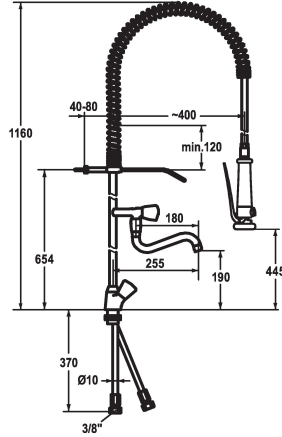

Modell-Linie: GASTRO | K.24.41.61.000C06

Taps | Manual taps

#### KWC-No.

**105093**

chromeline, A 180, Kupferrohranschlüsse

- \* Two-handle mixer
- \* Suspension spring
- \* KWC CORONA metal handles, removable
- \* TouchProtect - anti-scald protection thanks to the "double skin" principle
- \* Intrinsically safe against backflow
- \* Swivel spout 180°
- Jet regulator
- \* Pre-rinse spray
- with integrated delayed closing device to minimize water hammer
- with valve maintenance unit for cleaning and swivelling sieve jet

- SprayClean - easy to clean and actively prevents limescale buildup
- SprayLock - lockable jet spray
- PowerClean - needle spray mode
- \* OptimalSpace - ample space for washing or working
- \* Flat valves M20 x 1.25
- stainless steel valve seat
- \* Copper tubes ø10 mm
- \* Fastening by means of threaded sleeve M33 x 1.5
- \* Mounting hole size ø35 mm

#### Technical Data

Flow rate
Spray: Flow rate
Connection
Spout
Wall bracket
Kitchenspray
Color code
Installation type
Faucet_typ
Dimension Height
Acoustic group
Spray outlet: Acoustic group
Projection A
Dimension Water outlet
material