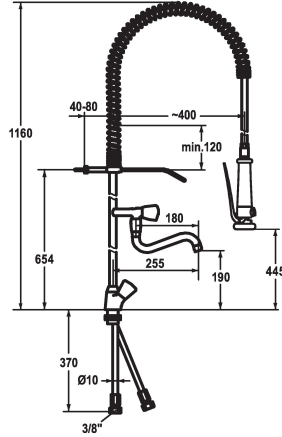

Modell-Linie: GASTRO | K.24.41.61.000C06

Taps | Manual taps

KWC-No.

105093

chromeline, A 180, Kupferrohranschlüsse

- * Two-handle mixer
- * Suspension spring
- * KWC CORONA metal handles, removable
- * TouchProtect - anti-scald protection thanks to the "double skin" principle
- * Intrinsically safe against backflow
- * Swivel spout 180°
- Jet regulator
- * Pre-rinse spray
- with integrated delayed closing device to minimize water hammer
- with valve maintenance unit for cleaning and swivelling sieve jet

- SprayClean - easy to clean and actively prevents limescale buildup
- SprayLock - lockable jet spray
- PowerClean - needle spray mode
- * OptimalSpace - ample space for washing or working
- * Flat valves M20 x 1.25
- stainless steel valve seat
- * Copper tubes ø10 mm
- * Fastening by means of threaded sleeve M33 x 1.5
- * Mounting hole size ø35 mm

Technical Data

Flow rate
Spray: Flow rate
Connection
Spout
Wall_bracket
Kitchen_spray
Color code
Installation_type
Faucet_typ
Dimension Height
G_Acoustic group
G_Acoustic group_Shower_outlet
Projection_A
Dimension Water outlet
material

41 l/min (3 bar)
15 l/min (3 bar)
Copper tubes
swivel
with wall bracket
Pre-rinse spray
chrome
Pillar installation
Two-handle mixer
1160
II
I
A 180
178/446
Brass