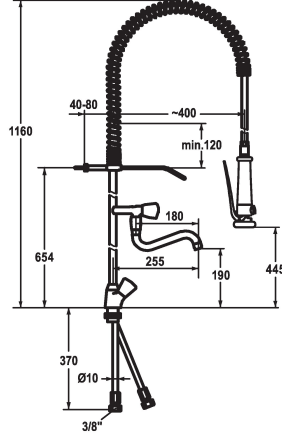

Modell-Linie: GASTRO | K.24.41.61.000C06

Taps | Manual taps

KWC-No.

105093

chromeline, A 180, Kupferrohranschlüsse

- * Two-handle mixer
- * Suspension spring
- * KWC CORONA metal handles, removable
- * TouchProtect - anti-scald protection thanks to the "double skin" principle
- * Intrinsically safe against backflow
- * Swivel spout 180°
- Jet regulator
- * Pre-rinse spray
- with integrated delayed closing device to minimize water hammer
- with valve maintenance unit for cleaning and swivelling sieve jet

- SprayClean - easy to clean and actively prevents limescale buildup
- SprayLock - lockable jet spray
- PowerClean - needle spray mode
- * OptimalSpace - ample space for washing or working
- * Flat valves M20 x 1.25
- stainless steel valve seat
- * Copper tubes ø10 mm
- * Fastening by means of threaded sleeve M33 x 1.5
- * Mounting hole size ø35 mm

Technical Data

Flow rate
Spray: Flow rate
Connection
Spout
Wall_bracket
Kitchen_spray
Color code
Installation_type
Faucet_typ
Dimension Height
G_Acoustic group
G_Acoustic group_Shower_outlet
Projection_A
Dimension Water outlet
material

41 l/min (3 bar)
15 l/min (3 bar)
Copper tubes
swivel
with wall bracket
Pre-rinse spray
chrome
Pillar installation
Two-handle mixer
1160
II
I
A 180
178/446
Brass