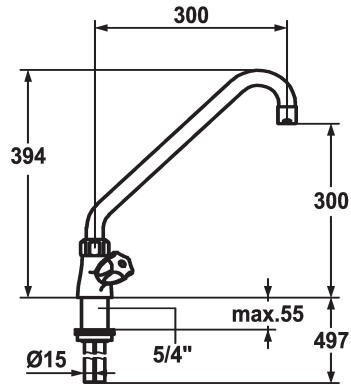

KWC GASTRO Two-handle mixer

Modell-Linie: GASTRO | K.24.41.A2.000C07
Umyvadlové armatury | Hydraulické armatury

KWC-No.

101755

chromline, A 300, B 300, C 394

- * Two-handle mixer
- * KWC CORONA metal handles, removable
- * Swivel spout 360°
- with adjustable gland
- Jet regulator
- * OptimalSpace - ample space for washing or working

- * Flat valves M20 x 1.25
- stainless steel valve seat
- * Copper tubes ø15 mm
- * Fastening by means of threaded sleeve 1 ¼"
- * Mounting hole size ø42 mm

Technické údaje

A_Spout_Spray
ATT-KWC-AUSLADUNG_C
Connection
Projection_B
ATT-KWC-FARBCODE
Installation_type
Faucet_typ
Measure_Height
G_Acoustic_group
Projection_A
ATT-KWC-MASS-WASSERAUSTRITT
Material

98 l/min (3 bar)
C394
Kupferrohranschlüsse
B300
chromline
Standmontage
Zweigriffmischer
394
U
A300
300
mosaz